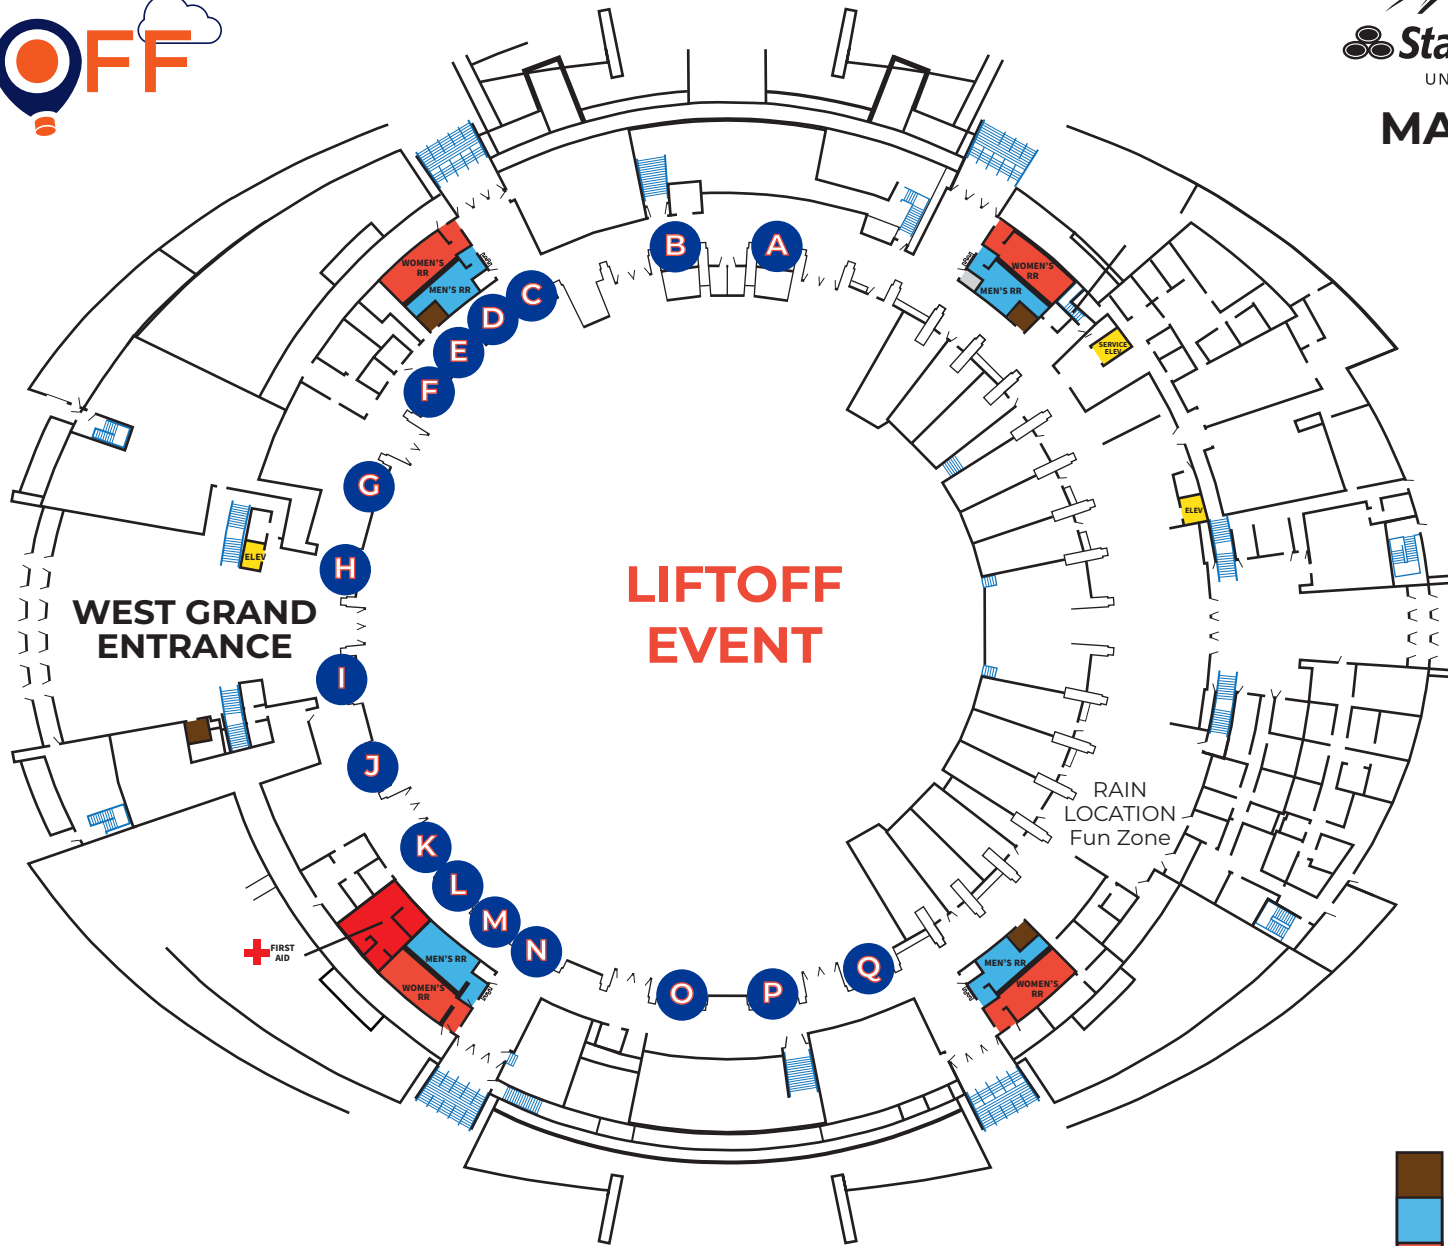

2023

MAIN LEVEL

FUN ZONE R

- ALL GENDER RESTROOM
- MEN'S RESTROOM
- WOMEN'S RESTROOM
- ELEVATOR
- STAIRS
- GUEST SERVICES/FIRST AID

STUDENT SUPPORT SERVICES (tables A-R)

STUDENT SUPPORT SERVICES

A	LAS Student Academic Affairs Office (2 tables)
B	LAS First-Year Experience
C	LAS Access & Achievement Program
D	LAS Honors
E	LAS Career Services
F	Lisnek LAS Hub
G	LAS International Programs (2 tables)
H	International Student Advisory Board
I	Bruce D. Nesbitt African American Cultural Center
J	Gender & Sexuality Resource Center
K	ATLAS
L	LAS Leaders
M	Writers Workshop
N	Education Justice Program
O	Center for Innovation in Teaching & Learning (2 tables)
P	Krannert Center for the Performing Arts
Q	Spurlock Museum
R	ARC / Fun Zone (outside tent)